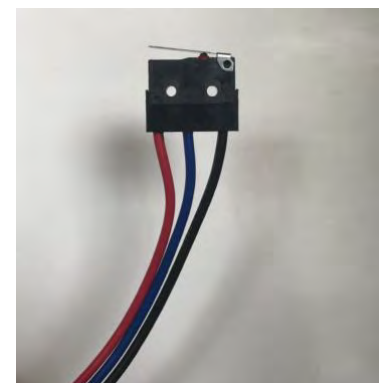

Highly visible: Can easily be seen from over 300 feet during the day and reflective for night use.

Easy Installation: Installs completely from outside of bin thru 1-1/8" diameter hole.

No Electricity required:

- Oats
- Sunflowers
- Ground Feeds
- Grass Seeds

Model 9700-6: Use the 6" model for use with medium weight materials 30 to 70 Ibs per Cu Ft such as:

- Wheat
- Corn
- Soybeans
- Rice
- Canola
- Pellets

Model 9700-5: Use the 5" model for use with heavy weight materials 60 to 100 Ibs per Cu Ft such as:

- Sands
- Powders
- Salts
- Fertilizers

Optional Micro Switch Specifications

- **SPDT**
- **Rated voltage:**
 - 125 VAC 3A
 - 250 VAC 2A
 - 30 VDC 3A
- **Cable length:** 12" (304 mm)
- **Approved Safety Standards:** UL (UL1054)/CSA (CSA C22.2 No.55)
- **RoSH Compliant**
- *LTJ part number 10100*