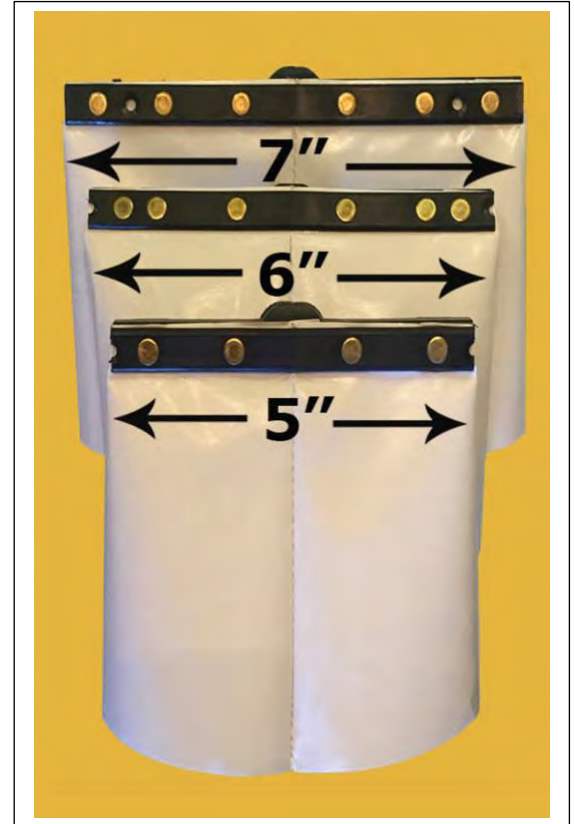

Activators

There are 3 different Activator to choose from to meet the needs of the granular material you are storing.

Model 9700-7: Use the 7" model for use with light weight materials 15 to 50 Ibs per Cu Ft such as:

- Oats
- Sunflowers
- Ground Feeds
- Grass Seeds

Model 9700-6: Use the 6" model for use with medium weight materials 30 to 70 Ibs per Cu Ft such as:

- Wheat
- Corn
- Soybeans
- Rice
- Canola
- Pellets

Model 9700-5: Use the 5" model for use with heavy weight materials 60 to 100 Ibs per Cu Ft such as:

- Sands
- Powders
- Salts
- Fertilizers