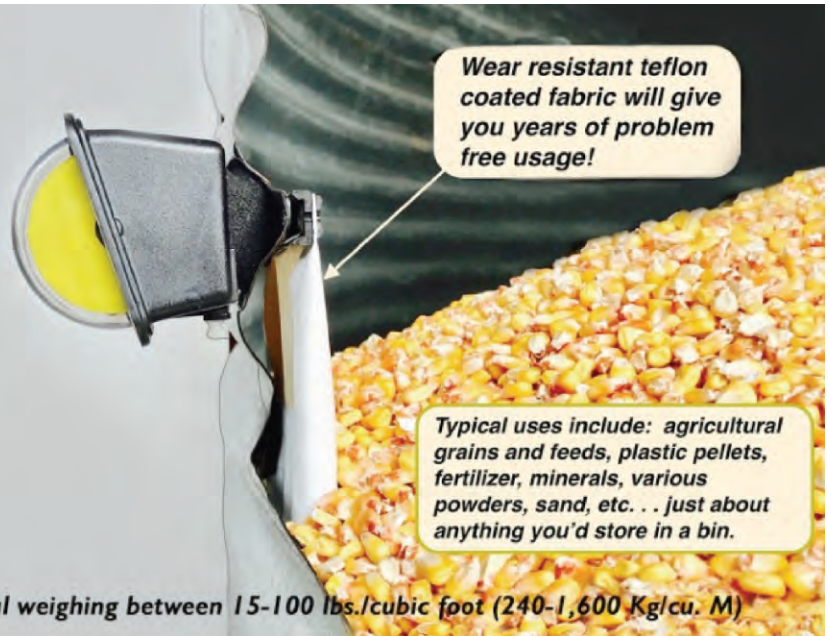

How full are these bins?

"IN ONE GLANCE YOU KNOW..."

"... ALL WHILE STANDING SAFELY ON THE GROUND!"

LeVALERT Indicator senses the weight of material and changes to a bright "Yellow" color. When the level recedes the indicator automatically changes back to a "Black" color.

Highly visible: Can easily be seen from over 300 feet during the day and reflective for night use.

Easy Installation: Installs completely from outside of bin thru 1-1/8" diameter hole.

No Electricity required:

Completely mechanical in operation (optional electrical switch available)

Operates efficiently at temperatures ranging between +180°F (82°C) to -30°F (-35°C)

LeVALERT Indicator can sense almost any granular material weighing between 15-100 lbs./cubic foot (240-1,600 Kg/cu. M)