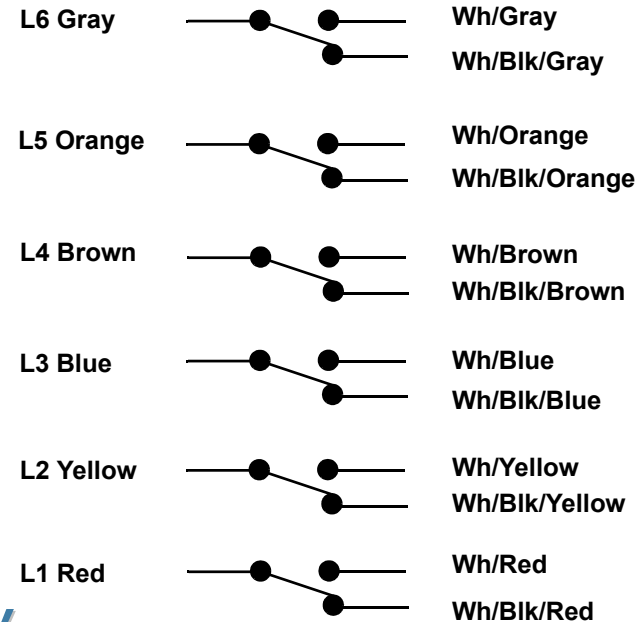

SPDT Switch Wiring

Order from: **C A Briggs Company**
622 Mary Street; Suite 101; Warminster, PA 18974
Phone: 267-673-8117 - Fax: 267-673-8118
Sales@cabriggs.com - www.cabriggs.com