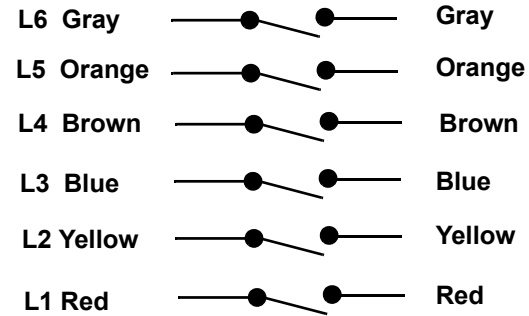

SPST Switch Wiring