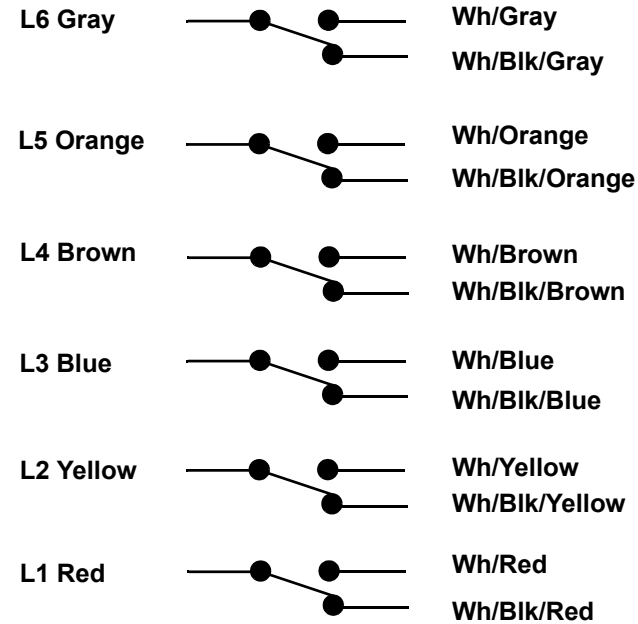

SPDT Switch Wiring

Order from: **C A Briggs Company**

622 Mary Street; Suite 101; Warminster, PA 18974

Phone: 267-673-8117 - Fax: 267-673-8118

Sales@cabriggs.com - www.cabriggs.com