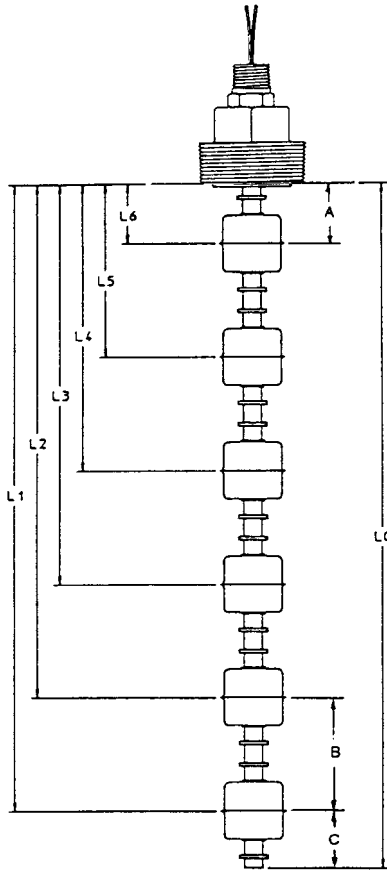

KOBOLD Series NCG/NCM Multipoint Level Switches Wiring Diagram

A = 3/4" minimum distance to highest level
 B = 1 1/2" minimum distance between levels
 C = 1" minimum distance from end of unit to lowest level