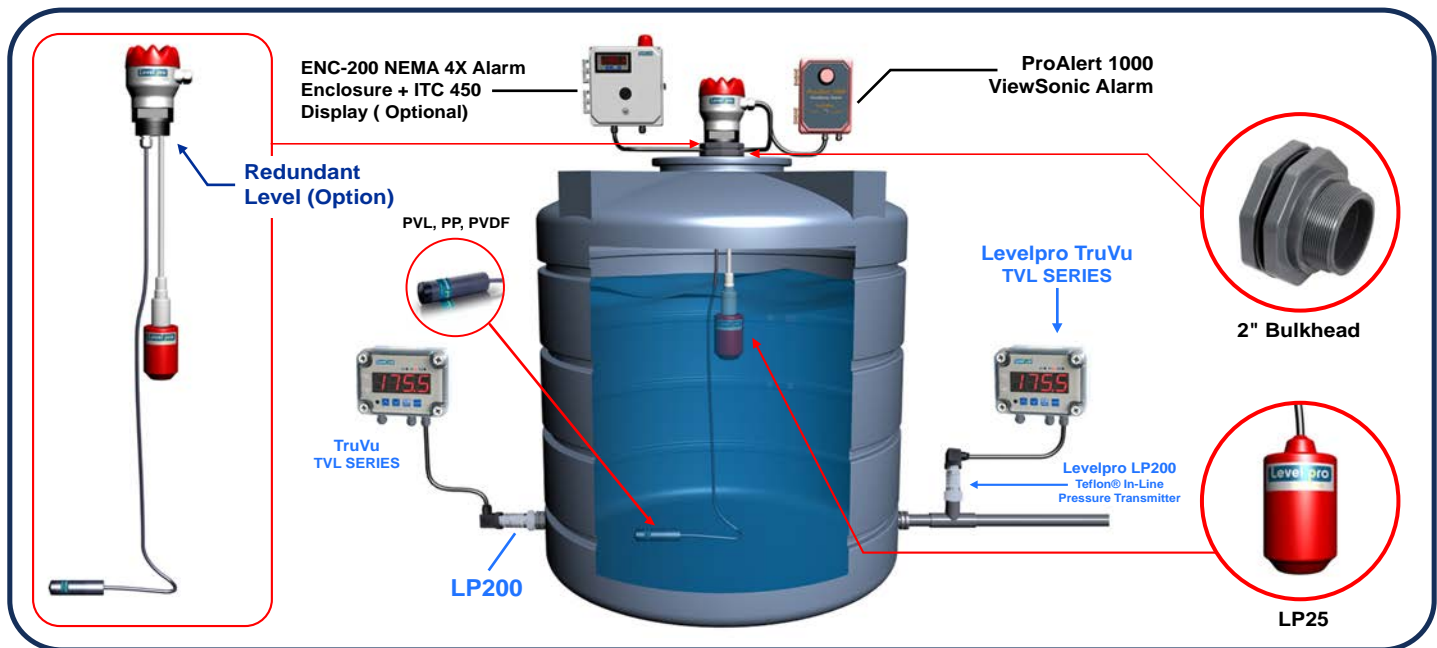

Level Installation Fitting

The Perfect Mate for All Plastic Levelpro Sensors

- All Plastic NEMA 4X Enclosure.
- Threaded Polyethylene Connection
- Light Weight GRP-(Glass Reinforced Polycarbonate)-High Impact
- Excellent Chemical Resistance
- Weather Resistant

⚠ For Fuming Chemicals Please Ensure Lower Chamber is Sealed This will Prevent Internal Corrosion - RTV Silicone.

LP 100 Series

Technical Data

- A. Nylon
- B. PVDF
- C. Nylon Flex
- D. PVDF Flex

Order from: **C A Briggs Company**