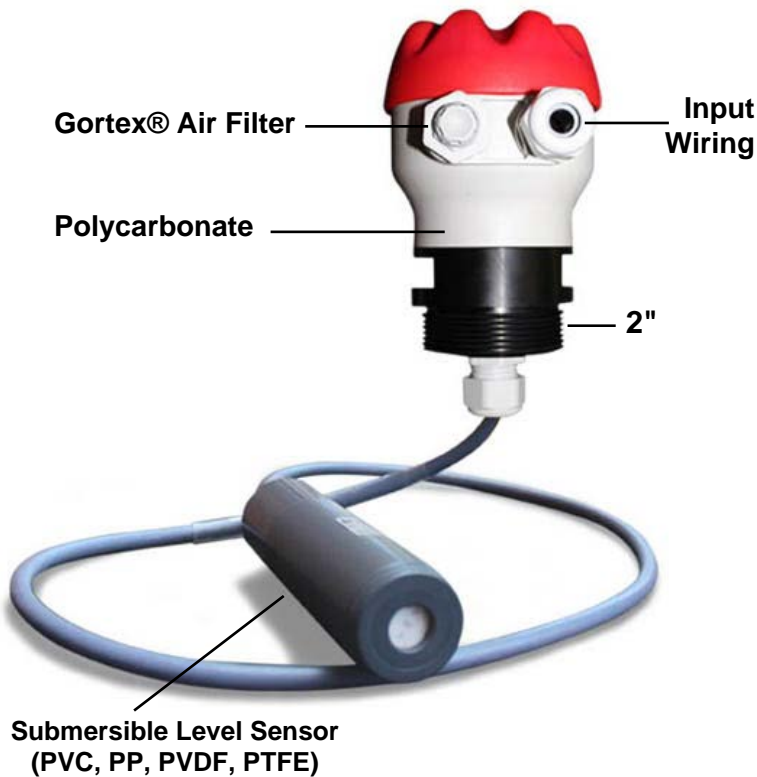

Level Installation Fitting

The Perfect Mate for All Plastic Levelpro Sensors

- All Plastic NEMA 4X Enclosure.
- Threaded Polyethylene Connection
- Light Weight GRP-(Glass Reinforced Polycarbonate)-High Impact
- Excellent Chemical Resistance
- Weather Resistant

⚠ For Fuming Chemicals Please Ensure Lower Chamber is Sealed This will Prevent Internal Corrosion - RTV Silicone.

LP 100 Series

Technical Data

- A. Nylon
- B. PVDF
- C. Nylon Flex
- D. PVDF Flex

Order from: **C A Briggs Company**