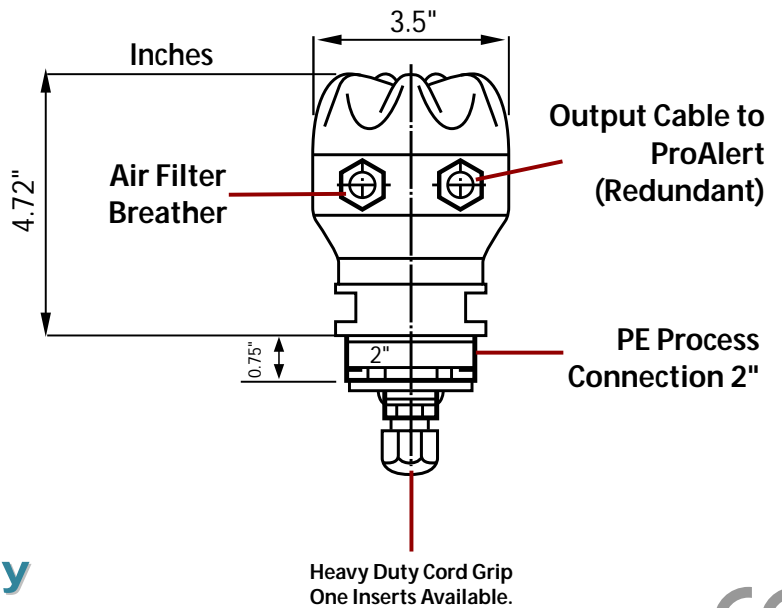

Level Installation Fitting

The Perfect Mate for All Plastic Levelpro Sensors

- All Plastic NEMA 4X Enclosure.
- Threaded Polyethylene Connection
- Light Weight GRP-(Glass Reinforced Polycarbonate)-High Impact
- Excellent Chemical Resistance
- Weather Resistant

⚠ For Fuming Chemicals Please Ensure Lower Chamber is Sealed This will Prevent Internal Corrosion - RTV Silicone.

LP 100 Series

Technical Data

- A. Nylon
- B. PVDF
- C. Nylon Flex
- D. PVDF Flex

Order from: **C A Briggs Company**