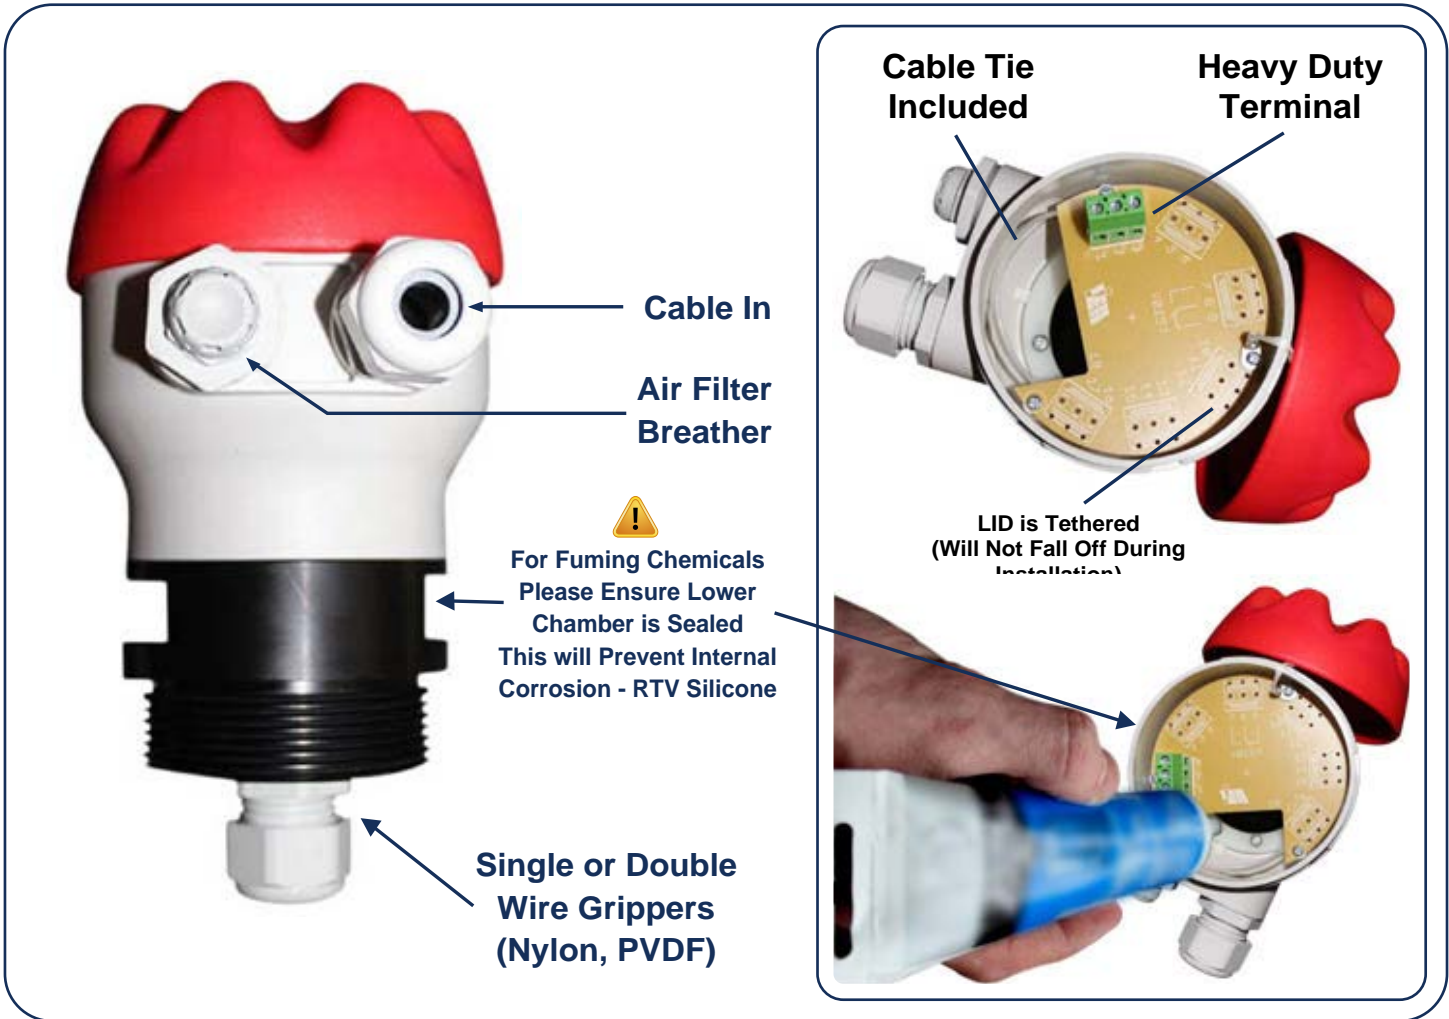

Level Installation Fitting

The Perfect Mate for All Plastic Levelpro Sensors

- All Plastic NEMA 4X Enclosure.
- Threaded Polyethylene Connection
- Light Weight GRP-(Glass Reinforced Polycarbonate)-High Impact
- Excellent Chemical Resistance
- Weather Resistant

⚠ For Fuming Chemicals Please Ensure Lower Chamber is Sealed This will Prevent Internal Corrosion - RTV Silicone.

LP 100 Series

Technical Data

- A. Nylon
- B. PVDF
- C. Nylon Flex
- D. PVDF Flex

Order from: **C A Briggs Company**