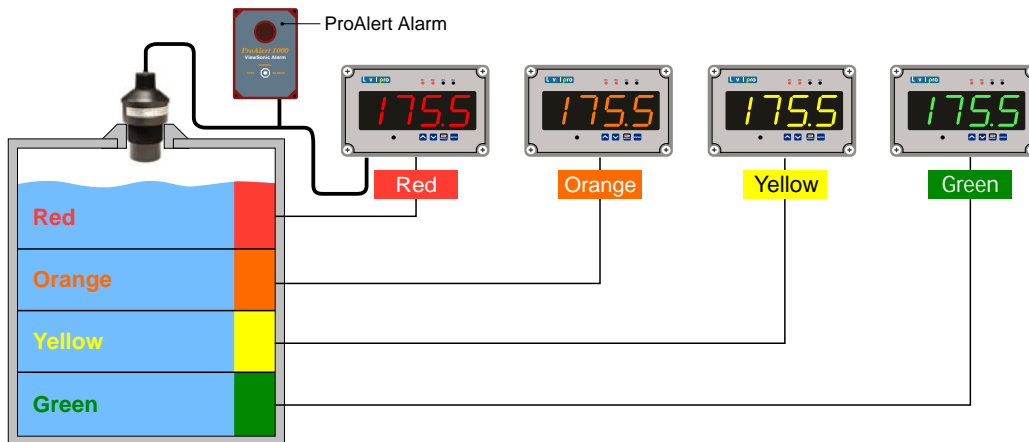

- X-Large Multicolor Universal Display/Controller
- Flow - Level - Temp - Pressure
- Eliminates Need for Extra StackLights
- Visual Indication of Current Process Conditions

FEATURES

- Industry's Largest LED Multi-Colour Display - 2 1/4" High
- Extra Bright -LED (Outdoor Service)
- Indication of Upset Conditions- Low/High, Out of Bounds
- Universal input: 0/4-20 mA, 0-10V, 0-150 mV, RTD or PH
- Relay Outputs + 4-20mA Repeater
- RS-485 / Modbus RTU (Standard)
- Remote Control for Programming (Optional)
- Includes NEMA 4X Enclosure + Cord Grips
- 24VDC Power Supply for Sensor
- Eliminates the Need for Stack Lights

SPECIFICATIONS

Power supply	19V ÷ 50V DC; 85 ÷ 260V AC/DC,
Power consumption	
Display	Super Bright LED, (4 x 2 1/4") (57 mm) High
Displayed values	Multicolour -999 ÷ 9999 + decimal point
Input	Current: 0-20mA or 4-20mA, Input current limited to 50 mA; Voltage: 0-5 V, 1-5V, 0-10V or 2-10V, input resistance > 100 k
Accuracy	0.1% @25°C ± one digit
Analogue output	Passive Current: Operating Range 4 -20 mA Repeater
Communication interface	RS-485
Operating temp.	-40°F - 122°F (-40°C ÷ +50°C)
Storage temp.	-40°F - 158°F (-40°C ÷ +70°C)
Protection class	NEMA 4X IP 67
Case	Polycarbonate
Dimensions (WxHxD)	9" X 5.5" X 3.8" (230 x 140 x 96,5 mm)

Programmable Multi-Color LED DISPLAY

1. Ultra bright display

Green

Yellow

Orange

Red

Super 'Sunbright' LED Technology

2. Multicolor display

Device is also equipped with a display offering multicolor LED's. It allows any color settings in the range of red to green plus an additional 7 different colors. The display can be configured to change color based on process inputs i.e. flow meter application - green = flow, red = no flow. See example below of display configured for a level application.