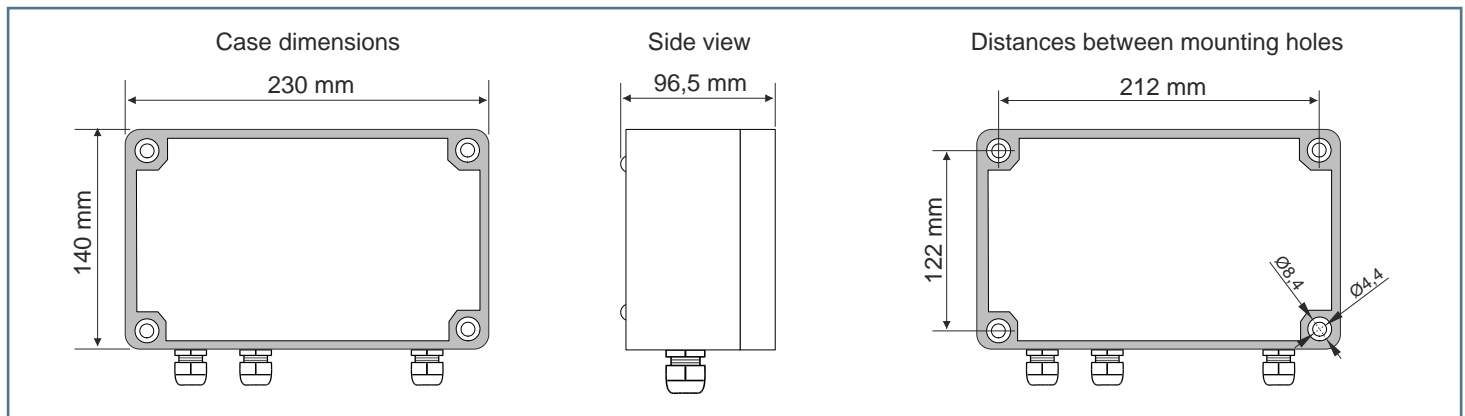

DIMENSIONS

ORDERING

Part Number	Input	Output
TVU-1121	4-20 mA	2 Relay
TVU-1129	4-20 mA	4-20mA
TVU-1421	4-20 mA	4 Relay
TVU-1429	4-20 mA	4-20mA + 2 Relay